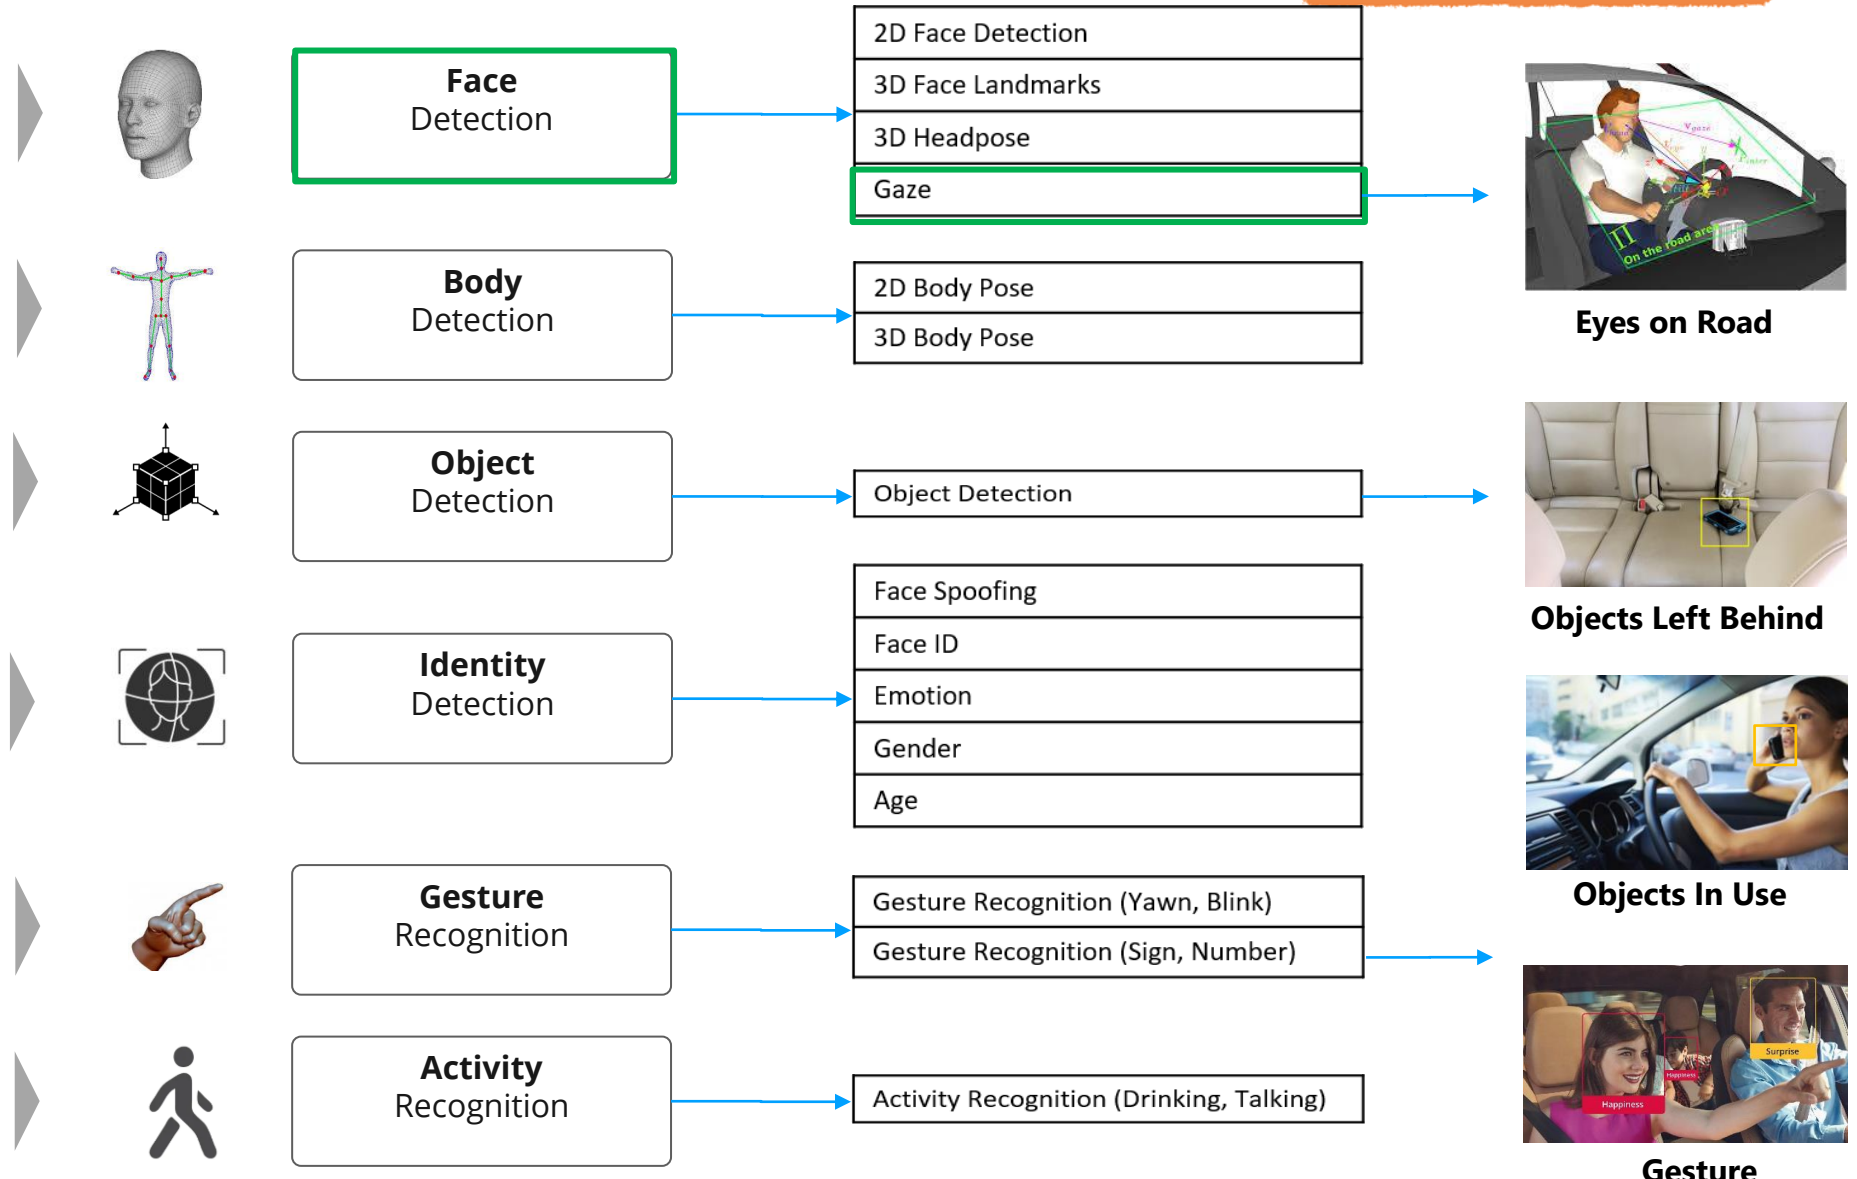

Use Cases: Automotive

New Challenges for Europe's Cohesion