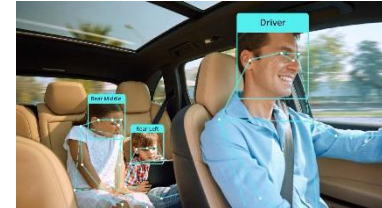

Robotics

- Collision avoidance
- Keyword spotting

Manufacturing

- Defect detection
- Object detection

Automotive

- Gaze detection
- Body part tracking
- Gesture recognition

Health

- Remote vital signs
- Heart rate detection
- 3D Body detection

EUROPEAN WEEK OF
REGIONS & CITIES

2003 - 2022

Use Cases: Automotive

New Challenges for
Europe's Cohesion

Smart Mobility INTERIOR SENSING

IN-CABIN INTERIOR CAMERA

Detect distracted and drowsy drivers by accurately measuring eye and head position, attention, fatigue, and dangerous driver activities. Highly accurate biometrics analysis helps in the identification of individuals by precisely recognizing their unique characteristics to ensure vehicle security. Being mandated by regulators for autonomous driving features.

Use Cases

DRIVER MONITORING
SAFETY

OCCUPANT DETECTION
SECURITY

GESTURE RECOGNITION
EXPERIENCE

Videos

Challenges for AI Solutions

DRIVER MONITORING
SAFETY

INTERIOR MONITORING
SECURITY