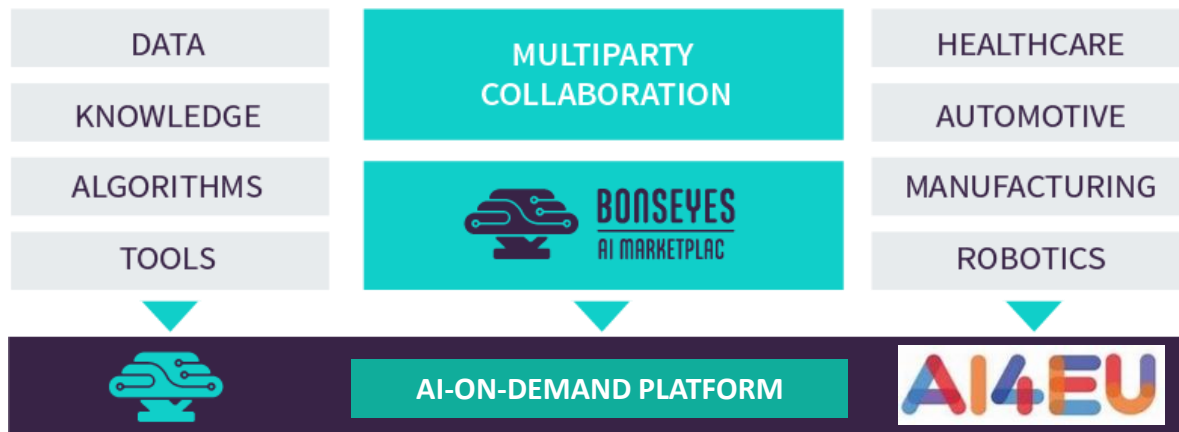

Bonseyes AI Marketplace AI-as-a-Service

New Challenges for
Europe's Cohesion

Bonseyes is a secure, distributed marketplace that offers a range of **vendor-agnostic, modular services (BonsAPPs)**:

- ✓ Experimentation
- ✓ Model compression and optimization
- ✓ Benchmarking
- ✓ Deployment on hardware
- ✓ Security & licensing

Bonseyes AI Marketplace increases AI usage by enterprises and SMEs by providing tools to build **end-to-end, containerized, ready-to-integrate and re-usable solutions**