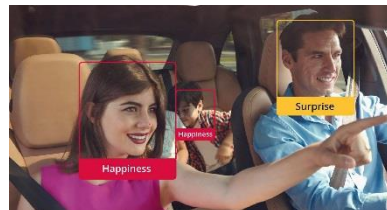

EUROPEAN WEEK OF
REGIONS & CITIES

2003 - 2022

Use Cases: Automotive

New Challenges for
Europe's Cohesion

Smart Mobility INTERIOR SENSING

IN-CABIN INTERIOR CAMERA

Detect distracted and drowsy drivers by accurately measuring eye and head position, attention, fatigue, and dangerous driver activities. Highly accurate biometrics analysis helps in the identification of individuals by precisely recognizing their unique characteristics to ensure vehicle security. Being mandated by regulators for autonomous driving features.

Use Cases

DRIVER MONITORING
SAFETY

OCCUPANT DETECTION
SECURITY

GESTURE RECOGNITION
EXPERIENCE

Videos

Challenges for AI Solutions

DRIVER MONITORING
SAFETY

INTERIOR MONITORING
SECURITY