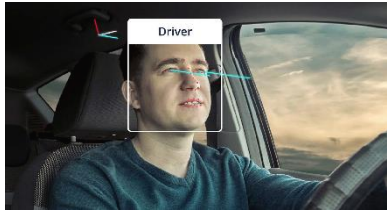

EUROPEAN WEEK OF
REGIONS & CITIES

2003 - 2022

Use Cases: Automotive

New Challenges for
Europe's Cohesion

Smart Mobility INTERIOR SENSING

IN-CABIN INTERIOR CAMERA

Detect distracted and drowsy drivers by accurately measuring eye and head position, attention, fatigue, and dangerous driver activities. Highly accurate biometrics analysis helps in the identification of individuals by precisely recognizing their unique characteristics to ensure vehicle security. Being mandated by regulators for autonomous driving features.

Use Cases

DRIVER MONITORING
SAFETY

OCCUPANT DETECTION
SECURITY

GESTURE RECOGNITION
EXPERIENCE

Videos

Challenges for AI Solutions

DRIVER MONITORING
SAFETY

INTERIOR MONITORING
SECURITY

GESTURE RECOGNITION
COMFORT / HMI

Use Cases: Automotive

New Challenges for Europe's Cohesion

Use Cases: Healthcare

New Challenges for Europe's Cohesion

Pain Assessment

Vital Signs

Mood